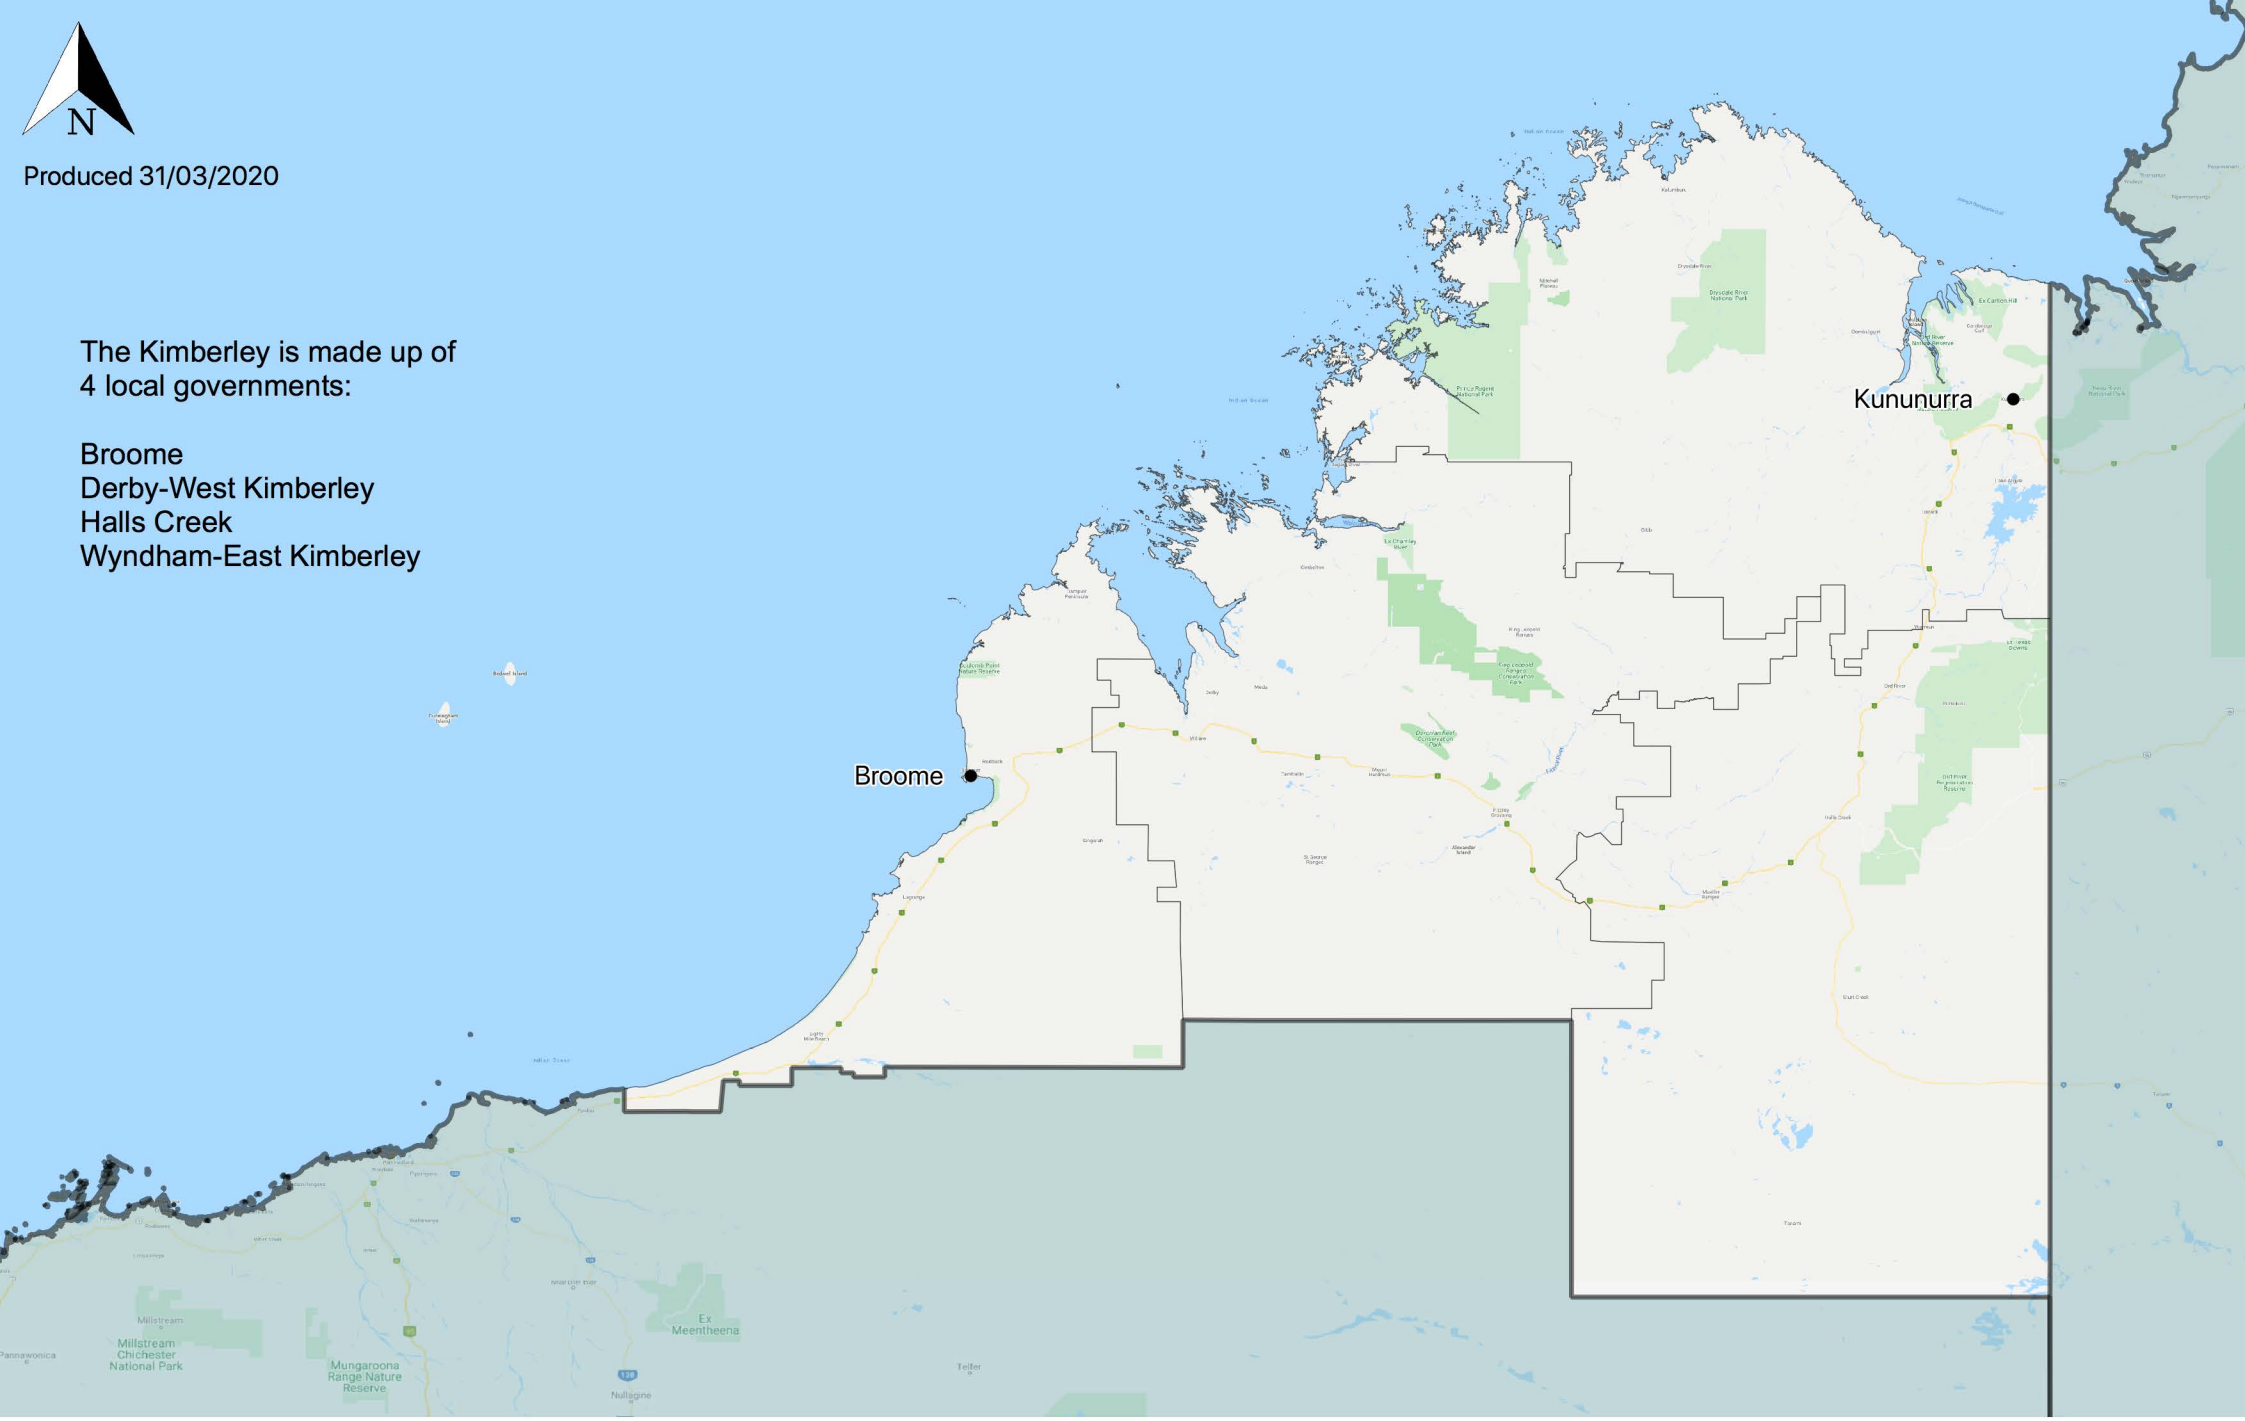

Produced 31/03/2020

The Kimberley is made up of 4 local governments:

- Broome
- Derby-West Kimberley
- Halls Creek
- Wyndham-East Kimberley

Kimberley Region