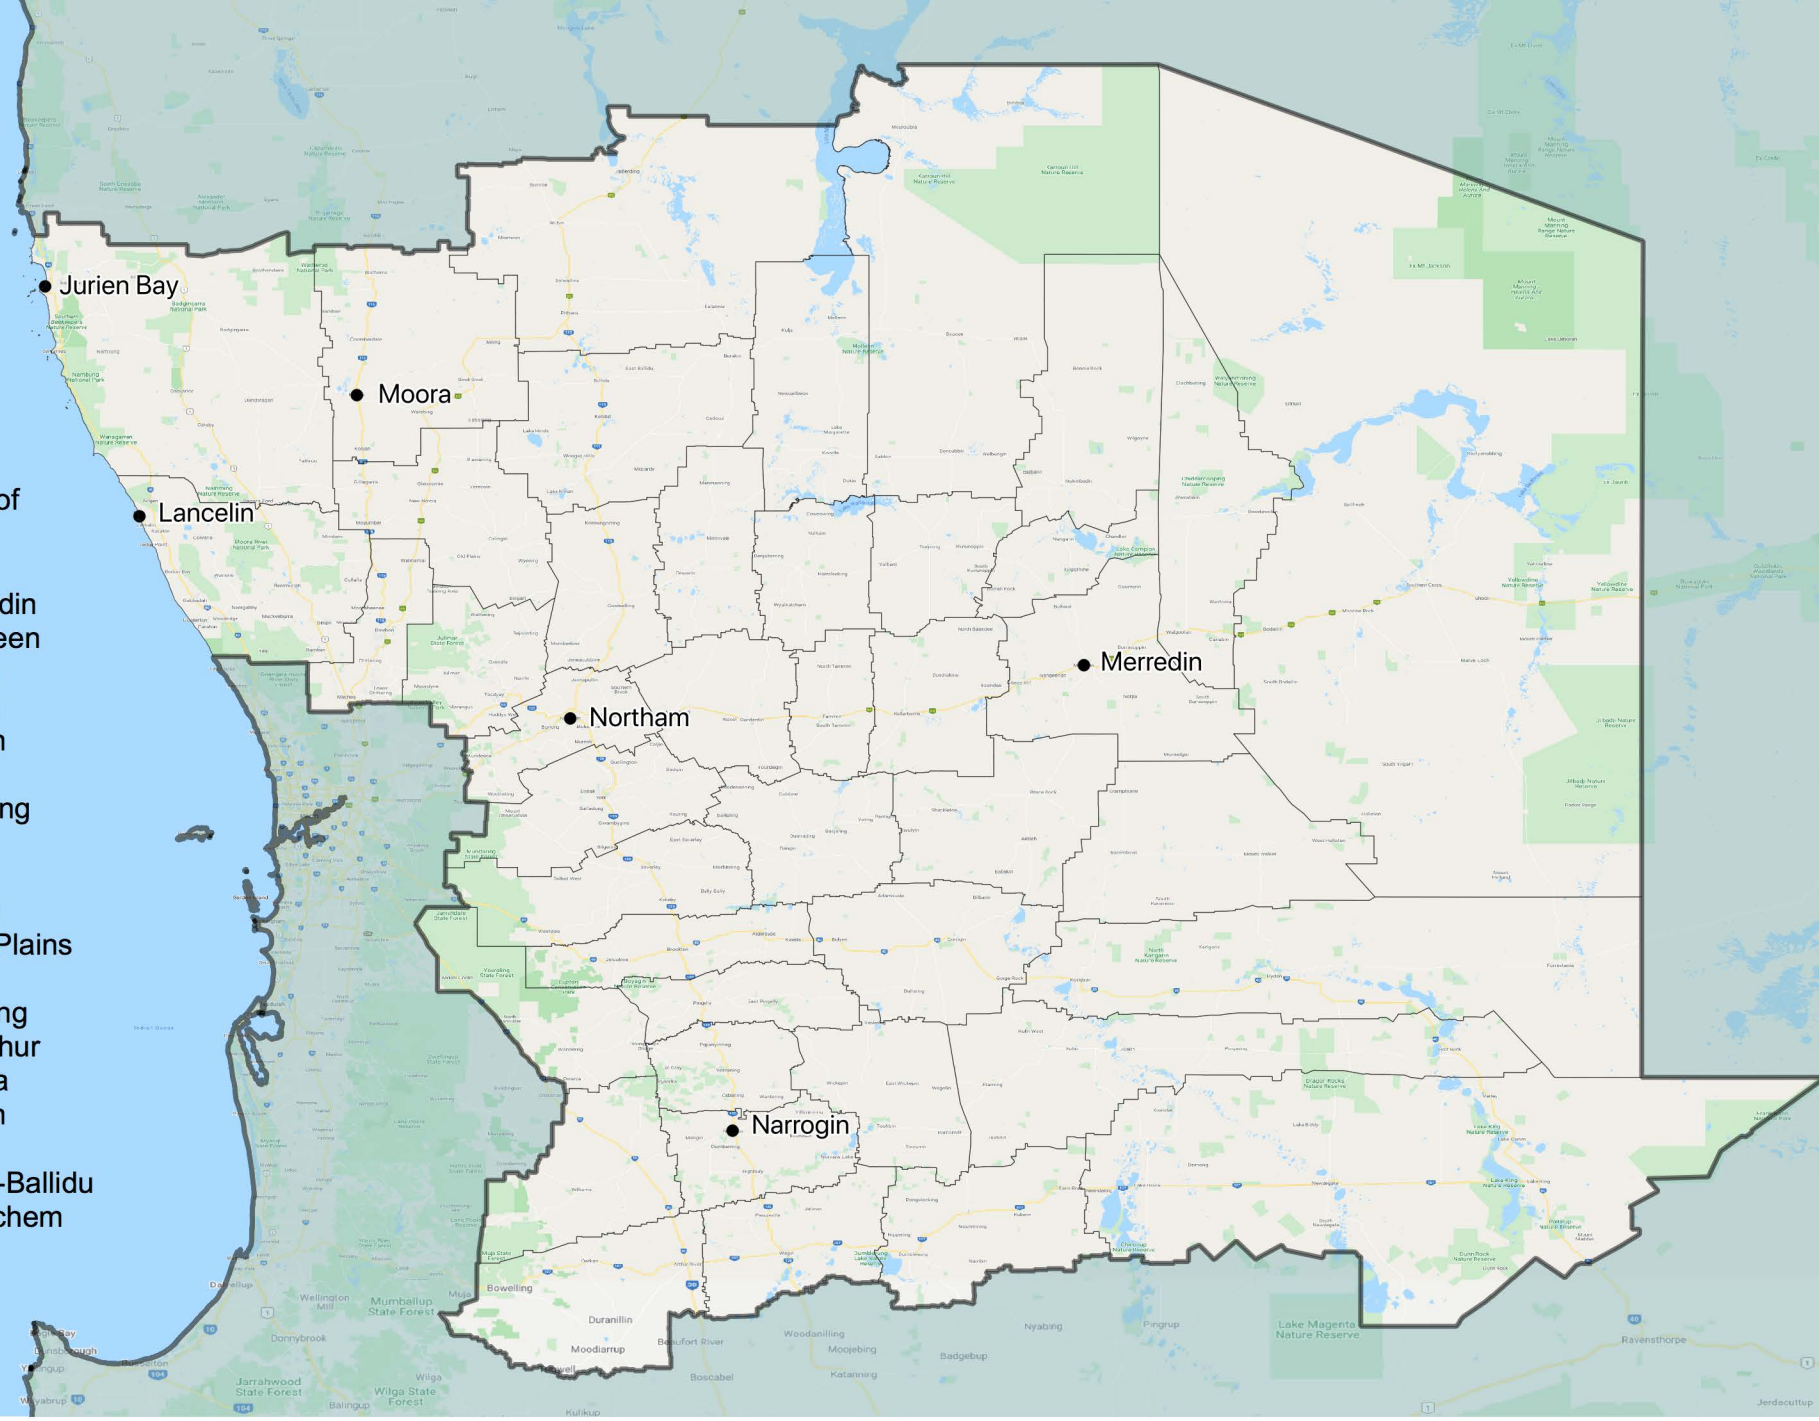

Produced 31/03/2020

The Wheatbelt is made up of 42 local governments:

- Beverley
- Brookton
- Bruce Rock
- Chittering
- Corrigin
- Cuballing
- Cunderdin
- Dalwallinu
- Dandaragan
- Dowerin
- Dumbleyung
- Gingin
- Goomalling
- Kellerberrin
- Kondinin
- Koorda
- Kulin
- Lake Grace
- Merredin
- Moora
- Mt Marshall
- Mukinbudin
- Narembeen
- Narrogin
- Northam
- Nungarin
- Pingelly
- Quairading
- Tammin
- Toodyay
- Trayning
- Victoria Plains
- Wagin
- Wandering
- West Arthur
- Westonia
- Wickepin
- Williams
- Wongan-Ballidu
- Wyalkatchem
- Yilgarn
- York

Wheatbelt Region

GOVERNMENT OF WESTERN AUSTRALIA

Wheatbelt Development Commission